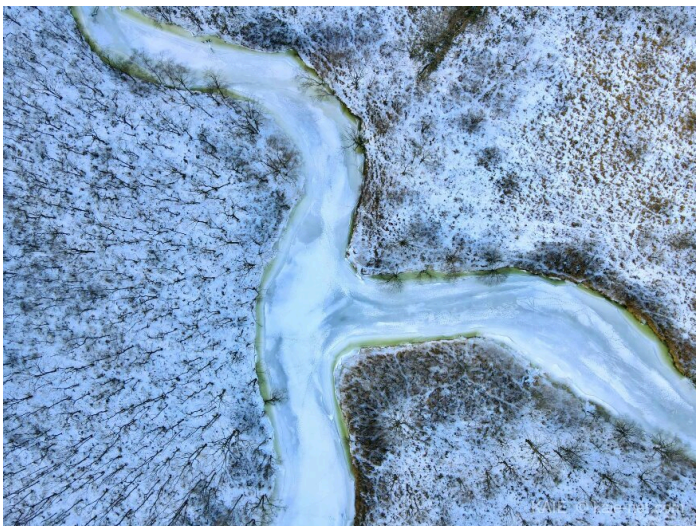

Giclée fine-art print · 80×60 / 120×90 / 140×105 cm
· Limited & open editions · Signed certificate of authenticity

02

Silent Split

A single line cuts the pale blue ice like a brushstroke. Beneath it, the river is still quietly moving.

Giclée fine-art print · 80×60 / 120×90 / 140×105 cm
· Limited & open editions · Signed certificate of authenticity

03

Adrift

What reads as stones or pearls is water — frozen and set adrift across a dark river surface.

Giclée fine-art print · 80×60 / 120×90 / 140×105 cm
· Limited & open editions · Signed certificate of authenticity

Works

04

Meander

The path water has chosen over thousands of years. From the air, the meander becomes a single drawing.

Giclée fine-art print · 80×60 / 120×90 / 140×105 cm
· Limited & open editions · Signed certificate of authenticity

05

Confluence

Two rivers meet — or part. From directly above, it is impossible to say which way the water moves.